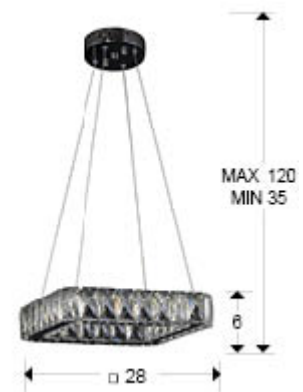

## Diva

Lamps

854196

Recommended product

LED lamp made of metal, stainless steel and faceted crystal pieces. Adjustable in height. 24W LED. 2.544 lumens. 4.000K.

### SIZES

Sizes: ↔ 28.0 ↓ 6.0 ↗ 28.0 cm  
Height when installed: 35.0/ max. 120.0 cm  
Weight: 3.2 Kg

### SIZES WITH PACKAGING

Weight: 3.7 Kg  
Volume: 0.0170m<sup>3</sup>  
Sizes: ↔ 36.0 ↓ 13.0 ↗ 36.0 cm

## ADDITIONAL INFORMATION

Material: Metal, stainless steel & glass  
Finish: Chromed and clear  
Sizes of the canopy (space for installation):  $\varnothing$  12.0  $\downarrow$  3.5 cm

**854196**

 Esta luminaria lleva lámparas LED incorporadas.  
This luminaire contains built-in LED lamps.