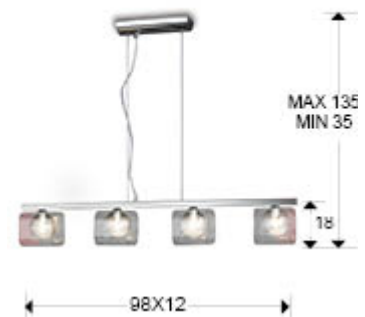

Eclipse

Lamps

506514

Recommended product

Lamp of 4 lights adjustable in height, made of metal, chrome finish. Molding glass shades, decorated interior ball with glass filaments.

·This item includes 4 G9 LED 6W

GENERAL INFORMATION

Catalogue: i31 Iluminación
Page: 181
Type: Lamps
Collection: Eclipse

SIZES

Sizes: ↔ 98.0 ↓ 18.0 ↗ 12.0 cm
Height when installed: 35.0/ max. 135.0 cm
Weight: 2.6 Kg

SIZES WITH PACKAGING

Weight: 4.6 Kg
Volume: 0.0420m³
Sizes: ↔ 102.0 ↓ 18.0 ↗ 23.0 cm

TECHNICAL INFORMATION

Energy class: A+
Electric class: Class 1
Maximum power: 4x42W
Voltage: 110/220 V
Frequency: 50/60 Hz
Intensity: 0 mA
Lumen: 2,200 lm

ADDITIONAL INFORMATION

Material: Metal and glass
Finish: Chrome and clear
Assembling time by customer: 20 min
Sizes of the shade / glass shad: ↔ 12.0 ↓ 12.0 ↗ 12.0 cm
Sizes of the canopy (space for installation): ↔ 26.0 ↓ 8.0 ↗ 4.0 cm
Cable colour: Transparente