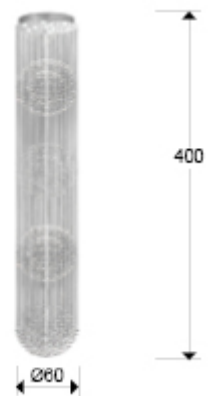

Estratos

690197

Large lamps

LARGE SIZE lamp. Made of metal, chrome finish. Balls and beads of faceted "Asfour" crystals, hanging on metal threads forming four spheres.

This lamp is produced upon request. In special sizes and finish. Please, consult for quotation and delivery time. -This item includes 10 GU10 LED 7W

GENERAL INFORMATION

Catalogue: i31 Iluminación
Page: 169
Type: Large lamps
Collection: Estratos

SIZES

Sizes: \varnothing 60.0 \updownarrow 400.0 cm
Weight: 16.0 Kg

SIZES WITH PACKAGING

Weight: 27.0 Kg
Volume: 0.2190m³
Sizes: \leftrightarrow 77.0 \updownarrow 37.0 \nearrow 77.0 cm

TECHNICAL INFORMATION

Energy class: A+
Electric class: Class 1
Maximum power: 10x50W
Voltage: 110/220 V
Frequency: 50/60 Hz
Intensity: 0 mA
Lumen: 5,600 lm

BULB

Reference: ECORAEEBOMBLED
Lampholder: GU10
Quantity: 10
Included: Sí
Energy class: A+
Power: 7W
Voltage: 110/220 V
Frequency: 50/60 Hz
Lumen: 560 lm
Colour temperature: 3,000 K
Average lifespan: 30,000 h
Power factor: 0.5
CRI: 80

ADDITIONAL INFORMATION

Material: Metal and crystal
Finish: Chromed and clear
Sizes of the canopy (space for installation): \varnothing 52.7 \updownarrow 8.0 cm
Cable colour: Transparente

Schuller.SL. 690197