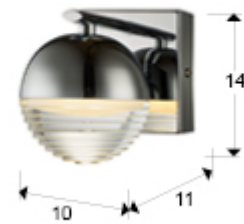

Flavia

625769

Wall lamps

Wall lamp of 1 LED light, made of metal, chrome finish.
Spherical shade of metal and polycarbonate with layered
shape. 5W LED. 3.000 K.

GENERAL INFORMATION

EAN Code: 8435435321789

Type: Wall lamps

Collection: Flavia

SIZES

Sizes: ↔ 11.0 ↓ 13.0 ↗ 14.0 cm
Weight: 0.8 Kg

SIZES WITH PACKAGING

Weight: 1.0 Kg
Volume: 0.0080m³
Sizes: ↔ 22.0 ↓ 20.0 ↗ 18.0 cm

TECHNICAL INFORMATION

Electric class: Class 1
Maximum power: 5W
Voltage: 220 V
Frequency: 50/60 Hz
Intensity: 300 mA
Dimmable: NO
Colour temperature: 3,000 K
Average lifespan: 30,000 h
CRI: >80

ADDITIONAL INFORMATION

Material: Metal, polycarbonate
Finish: Chrome, clear
Sizes of the shade / glass shad: \varnothing 10.0 \downarrow 5.8 cm
Sizes of the canopy (space for installation): \leftrightarrow 10.5 \downarrow 3.0 \nearrow 10.5 cm
Cable colour: TRANSPARENTE