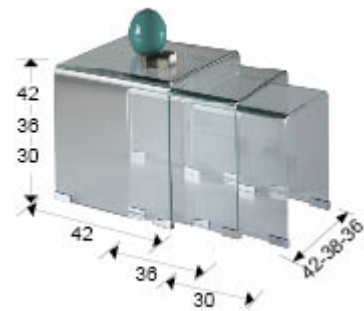

Glass

552283

Side tables

Recommended product

Set of three nesting tables made of clear curved glass of 10mm. The large one in tempered glass. Sizes: 42x42x42 36x36x38 30x30x36

GENERAL INFORMATION

Catalogue: M32 Mobiliario y Decoración
Page: 43
Type: Side tables
Collection: Glass

SIZES

Sizes: → 42.0 ↓ 42.0 ↗ 42.0 cm
Weight: 30.0 Kg

SIZES WITH PACKAGING

Weight: 34.5 Kg
Volume: 0.1130m³
Sizes: → 50.0 ↓ 47.0 ↗ 48.0 cm

ADDITIONAL INFORMATION

Material: Glass, tempered glass
Finish: Transparent