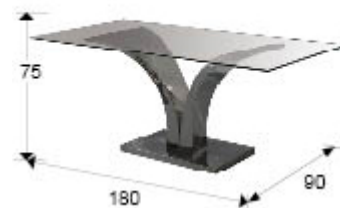

Isabella Table

820613 / 2112

Dining tables

Rectangular dining table made of stainless steel. Glass top with polished edge, of 12 mm.

Glass top 180x90 cm

GENERAL INFORMATION

Catalogue: M32 Mobiliario y Decoración
Page: 28
EAN Code: 8435435310813
Type: Dining tables
Collection: Isabella Table

SIZES

Sizes: ↔ 0.0 ↓ 75.0 ↗ 0.0 cm
Weight: 98.2 Kg
Packaging weight 1: 50.2 Kg
Packaging weight 2: 48.0 Kg

SIZES WITH PACKAGING

Weight: 118.8 Kg
Volume: 0.8590m³
Number of cartons: 2
Sizes of carton No.1: ↔ 138.0 ↓ 78.0 ↗ 66.0 cm
Sizes of carton No.2: ↔ 188.0 ↓ 99.0 ↗ 8.0 cm

ADDITIONAL INFORMATION

Material: Stainless steel, glass
Top thickness: 1.2 cm