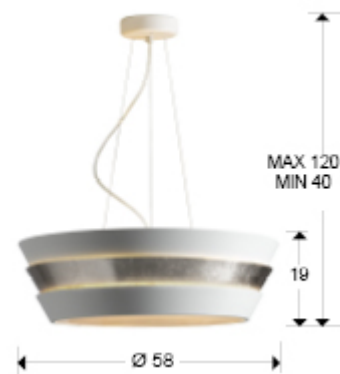

Isis

Lamps

648159

Round lamp of 6 lights, made of lacquered metal. Metal shade finished in matt off-white and silver. Acrylic diffuser.

·This item includes 6 E27 LED 10W

GENERAL INFORMATION

Catalogue: i31 Iluminación
Page: 105
Type: Lamps
Collection: Isis

SIZES

Sizes: \varnothing 58.0 \updownarrow 19.0 cm
Height when installed: 40.0/ max. 120.0 cm
Weight: 4.7 Kg

SIZES WITH PACKAGING

Weight: 7.6 Kg
Volume: 0.1180m³
Sizes: \leftrightarrow 66.0 \updownarrow 27.0 \swarrow 66.0 cm

TECHNICAL INFORMATION

Energy class: A+
Electric class: Class 1
Maximum power: 6x20W
Voltage: 110/220 V
Frequency: 50/60 Hz
Intensity: 0 mA
Lumen: 5,400 lm

BULB

Reference: ECORAEEBOMBLED
Lampholder: E27
Quantity: 6
Included: Sí
Energy class: A+
Power: 10W
Voltage: 110/220 V
Frequency: 50/60 Hz
Lumen: 900 lm
Colour temperature: 3,000 K
Average lifespan: 30,000 h
Power factor: 0.5
CRI: 80

ADDITIONAL INFORMATION

Material: Metal
Finish: Matt off-white and silver
Sizes of the shade / glass shad: Ø 58.0 ↑ 19.0 cm
Sizes of the canopy (space for installation): Ø 13.0 ↓ 4.0 cm
Cable colour: transparente