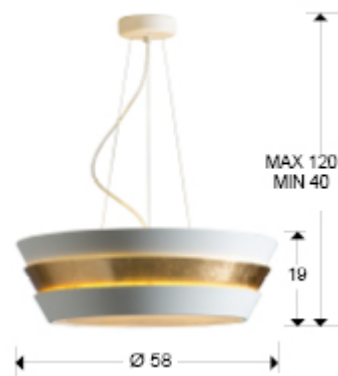

**Isis**  
Lamps

648175

Round pendant made of lacquered metal. Metallic shade, matt off-white and gold finish. Acrylic diffuser.

·This item includes 6 E27 LED 10W

## SIZES

Sizes: Ø 58.0 ↑ 19.0 cm  
Height when installed: 40.0/ max. 120.0 cm  
Weight: 4.7 Kg

## SIZES WITH PACKAGING

Weight: 7.6 Kg  
Volume: 0.1180m<sup>3</sup>  
Sizes: ↔ 66.0 ↓ 27.0 ↗ 66.0 cm

## ADDITIONAL INFORMATION

Material: Metal  
Finish: Matt off-white and gold  
Sizes of the canopy (space for installation):  $\varnothing$  13.0  $\updownarrow$  4.0 cm  
Cable colour: Transparente