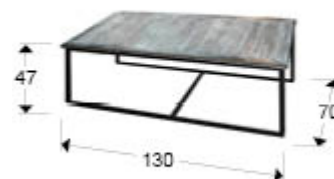

Lecco

877451

Side tables

Coffee table with frame of iron tube finished in matt black with worn edges. Top of old fir wood, finished in grey with white patina.

GENERAL INFORMATION

EAN Code: 8435435321246

Type: Side tables

Collection: Lecco

SIZES

Sizes: ↔ 130.0 ↓ 47.0 ↗ 70.0 cm
Weight: 13.2 Kg

SIZES WITH PACKAGING

Weight: 16.8 Kg
Volume: 0.4850m³
Sizes: ↔ 133.0 ↓ 50.0 ↗ 73.0 cm

ADDITIONAL INFORMATION

Material: Wood, iron
Finish: Patinated grey, matt black