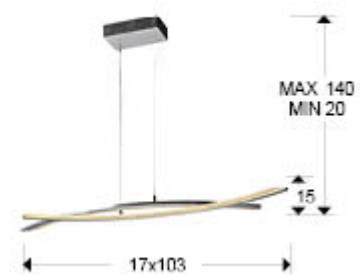

## Linur 736543

Lamps

Lamp made of aluminum and metal, chrome finish. Adjustable in height, with LED light inside and opal acrylic diffusers. 26W LED. 2.080 lm. 4.000 K.

### SIZES

Sizes: ↔ 103.0 ↓ 15.0 ↗ 17.0 cm  
Height when installed: 20.0/ max. 140.0 cm  
Weight: 1.3 Kg

### SIZES WITH PACKAGING

Weight: 2.5 Kg  
Volume: 0.0380m<sup>3</sup>  
Sizes: ↔ 111.0 ↓ 31.0 ↗ 11.0 cm

## ADDITIONAL INFORMATION

Material: Aluminium, metal and acrylic  
Finish: Chromed and opal  
Sizes of the canopy (space for installation): ↔20.0 ↓ 4.0 ↗ 9.0 cm

**736543**

 Esta luminaria lleva lámparas LED incorporadas.  
This luminaire contains built-in LED lamps.