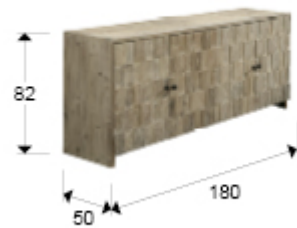

SIZES

Sizes: ↔ 180.0 ↓ 82.0 ↗ 50.0 cm
Weight: 66.0 Kg

SIZES WITH PACKAGING

Weight: 72.0 Kg
Volume: 0.9170m³
Sizes: ↔ 186.0 ↓ 88.0 ↗ 56.0 cm

ADDITIONAL INFORMATION

Material: Elm and fir wood
Finish: Grey with white patina