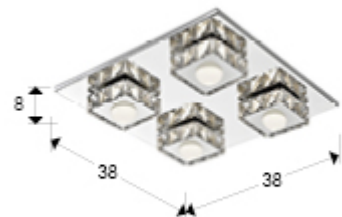

SIZES

Sizes: ↔ 38.0 ↓ 8.0 ↗ 38.0 cm
Weight: 2.2 Kg

SIZES WITH PACKAGING

Weight: 3.1 Kg
Volume: 0.0230m³
Sizes: ↔ 43.5 ↓ 12.0 ↗ 43.5 cm