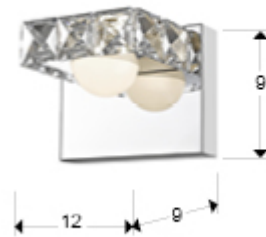

Suria II

375953

Wall lamps

LED wall lamp of 1 light made of metal, chrome finish. Square glass shades with chromed frame. exterior of faceted clear crystal and spherical opal diffuser. 5W LED. 3000K. 470lm.

GENERAL INFORMATION

Type: Wall lamps
Collection: Suria II

SIZES

Sizes: ↔ 12.0 ↓ 9.0 ↗ 9.0 cm
Weight: 0.3 Kg

SIZES WITH PACKAGING

Weight: 0.5 Kg
Volume: 0.0030m³
Sizes: ↔ 16.0 ↓ 15.0 ↗ 13.0 cm

TECHNICAL INFORMATION

Electric class: Class 1
Maximum power: 5W
Voltage: 220 V
Frequency: 50/60 Hz
Intensity: 0 mA
Lumen: 470 lm
Dimmable: NO
Colour temperature: 3,000 K
Average lifespan: 33,000 h

ADDITIONAL INFORMATION

Material: Metal and crystal
Finish: Chromed, clear and opal
Sizes of the shade / glass shad: ↔ 11.0 ↓ 4.9 ↗ 0.0 cm
Sizes of the canopy (space for installation): ↔ 12.0 ↓ 9.0 ↗ 2.0 cm