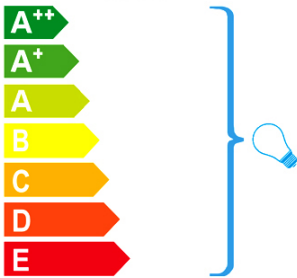

TECHNICAL INFORMATION

Energy class: A+
Electric class: Class 1
Maximum power: 5x20W
Voltage: 110/220 V
Frequency: 50/60 Hz
Intensity: 0 mA
Lumen: 1,600 lm

BULB

Reference: ECORAEEBOMBLED
Lampholder: E14
Quantity: 5
Included: Sí
Energy class: A+
Power: 4W
Voltage: 110/220 V
Frequency: 50/60 Hz
Lumen: 320 lm
Colour temperature: 3,000 K
Average lifespan: 30,000 h
Power factor: 0.5
CRI: 80

ADDITIONAL INFORMATION

Material: Metal, fabric and glass
Finish: Silver leaf, white and clear
Sizes of the shade / glass shad: $\varnothing$ 55.0 $\updownarrow$ 22.0 cm
Sizes of the canopy (space for installation): $\varnothing$ 12.5 $\updownarrow$ 3.5 cm

Schuller.SL. 338246

Esta luminaria es compatible con bombillas de las clases energéticas.

This luminaire is compatible with bulbs of the energy classes:

Esta luminaria se vende con una bombilla de la clase energética.
This luminaire is sold with a bulb of the energy class: **A+**

874/2012