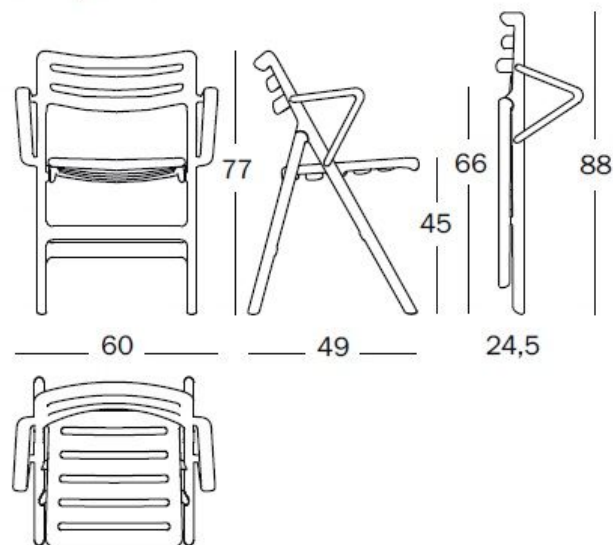

## Folding Air-Chair with arms

design jasper morrison

2003/2005

Folding chair with arms.  
In polypropylene with glass fibre added.  
! Suitable for outdoor use.

SD62

Matt colours:  
(\* ) orange 1086 C  
(\* ) green 1320 C  
white 1730 C

— Felt pads available, with surcharge.  
(For a correct use we recommend replacing the feet  
with the felt pads)

SD75 KIT.FEL

2,50

	Kg	11,80	m <sup>3</sup>	0,162 (0,29x0,61x0,92)	
		5,20		9401.80.00	