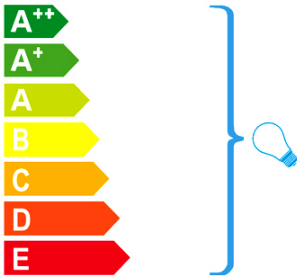

## BULB

Reference: ECORAEEBOMBLED  
Lampholder: E27  
Quantity: 1  
Included: Sí  
Energy class: A+  
Power: 10W  
Voltage: 110/220 V  
Frequency: 50/60 Hz  
Lumen: 900 lm  
Colour temperature: 3,000 K  
Average lifespan: 30,000 h  
Power factor: 0.5  
CRI: 80

## ADDITIONAL INFORMATION

Material: Metal and crystal  
Finish: Chromed and shimmered  
Sizes of the shade / glass shad:  $\varnothing$  20.0  $\updownarrow$  21.0 cm  
Sizes of the canopy (space for installation):  $\varnothing$  8.0  $\updownarrow$  2.5 cm

### Schuller.SL. 654401

Esta luminaria es compatible con bombillas de las clases energéticas.

This luminaire is compatible with bulbs of the energy classes:

Esta luminaria se vende con una bombilla de la clase energética.  
This luminaire is sold with a bulb of the energy class: