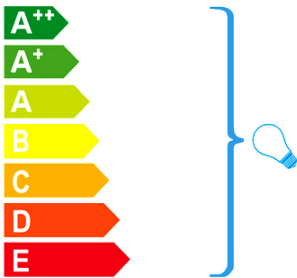

SIZES

Sizes: → 88.0 ↓ 24.0 ↗ 20.0 cm
Height when installed: 40.0/ max. 140.0 cm
Weight: 5.8 Kg

SIZES WITH PACKAGING

Weight: 6.8 Kg
Volume: 0.0750m³
Sizes: → 80.0 ↓ 36.0 ↗ 26.0 cm

TECHNICAL INFORMATION

Energy class: A+
Electric class: Class 1
Maximum power: 3x20W
Voltage: 110/220 V
Frequency: 50/60 Hz
Intensity: 0 mA
Lumen: 2,700 lm
Dimmable: NO

BULB

Reference: ECORAEEBOMBLED
Lampholder: E27
Quantity: 3
Included: Sí
Energy class: A+
Power: 10W
Voltage: 110/220 V
Frequency: 50/60 Hz
Lumen: 900 lm
Colour temperature: 3,000 K
Average lifespan: 30,000 h
Power factor: 0.5
CRI: 80

ADDITIONAL INFORMATION

Material: Metal and crystal
Finish: Chromed and shimmered
Sizes of the shade / glass shad: Ø 20.0 ↓ 21.0 cm
Sizes of the canopy (space for installation): ↔ 74.0 ↓ 2.5 ↗ 4.0 cm
Cable colour: Transparente

Schuller.SL. 654522

Esta luminaria es compatible con bombillas de las clases energéticas.

This luminaire is compatible with bulbs of the energy classes:

Esta luminaria se vende con una bombilla de la clase energética.
This luminaire is sold with a bulb of the energy class: A+