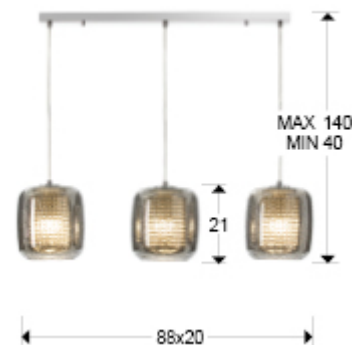

Aqua

Lamps

654522

Lamp of 3 lights made of metal, chrome finish. Shimmered glass shade with 'rain' effect and stripes of crystal beads inside.

·This item includes 3 E27 LED 10W

GENERAL INFORMATION

Catalogue: i31 Iluminación
Page: 49
Type: Lamps
Collection: Aqua

SIZES

Sizes: → 88.0 ↓ 24.0 ↗ 20.0 cm
Height when installed: 40.0/ max. 140.0 cm
Weight: 5.8 Kg

SIZES WITH PACKAGING

Weight: 6.8 Kg
Volume: 0.0750m³
Sizes: → 80.0 ↓ 36.0 ↗ 26.0 cm

TECHNICAL INFORMATION

Energy class: A+
Electric class: Class 1
Maximum power: 3x20W
Voltage: 110/220 V
Frequency: 50/60 Hz
Intensity: 0 mA
Lumen: 2,700 lm
Dimmable: NO

BULB

Reference: ECORAEEBOMBLED
Lampholder: E27
Quantity: 3
Included: Sí
Energy class: A+
Power: 10W
Voltage: 110/220 V
Frequency: 50/60 Hz
Lumen: 900 lm
Colour temperature: 3,000 K
Average lifespan: 30,000 h
Power factor: 0.5
CRI: 80

ADDITIONAL INFORMATION

Material: Metal and crystal
Finish: Chromed and shimmered
Sizes of the shade / glass shad: Ø 20.0 ↓ 21.0 cm
Sizes of the canopy (space for installation): ↔ 74.0 ↓ 2.5 ↗ 4.0 cm
Cable colour: Transparente