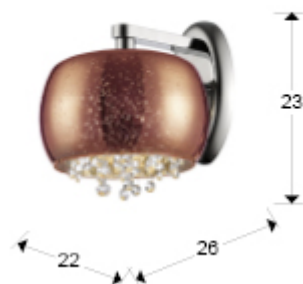

Caelum

618716

Wall lamps

Wall lamp of 1 light made of metal, chrome finish. Blown glass shade in shimmered copper colour. Starry effect decoration. Inside with faceted crystal stripes.

·This item includes 1 G9 LED 6W

GENERAL INFORMATION

Catalogue: i31 Iluminación
Page: 82
Type: Wall lamps
Collection: Caelum

SIZES

Sizes: → 22.0 ↓ 23.0 ↗ 26.0 cm
Weight: 1.6 Kg

SIZES WITH PACKAGING

Weight: 2.4 Kg
Volume: 0.0260m³
Sizes: → 31.0 ↓ 27.0 ↗ 31.0 cm

ADDITIONAL INFORMATION

Material: Metal and glass
Finish: Chromed, shimmered copper, clear
Sizes of the shade / glass shad: Ø 22.0 ↑ 13.0 cm
Sizes of the canopy (space for installation): ↔ 11.5 ↑ 3.0 ↗ 18.0 cm