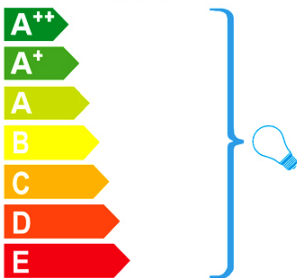

TECHNICAL INFORMATION

Energy class: A+
Electric class: Class 1
Maximum power: 42W
Voltage: 110/220 V
Frequency: 50/60 Hz
Intensity: 0 mA
Lumen: 550 lm

BULB

Reference: ECORAEEBOMBLED
Lampholder: G9
Quantity: 1
Included: Sí
Energy class: A+
Power: 6W
Voltage: 220 V
Frequency: 50 Hz
Lumen: 550 lm
Colour temperature: 3,000 K
Average lifespan: 25,000 h
Power factor: 0.6
CRI: 80

ADDITIONAL INFORMATION

Material: Metal and glass
Finish: Chromed, shimmered copper, clear
Sizes of the shade / glass shad: Ø 22.0 ↑ 13.0 cm
Sizes of the canopy (space for installation): ↔ 11.5 ↑ 3.0 ↗ 18.0 cm

Schuller.SL. 618716

Esta luminaria es compatible con bombillas de las clases energéticas.

This luminaire is compatible with bulbs of the energy classes:

Esta luminaria se vende con una bombilla de la clase energética.