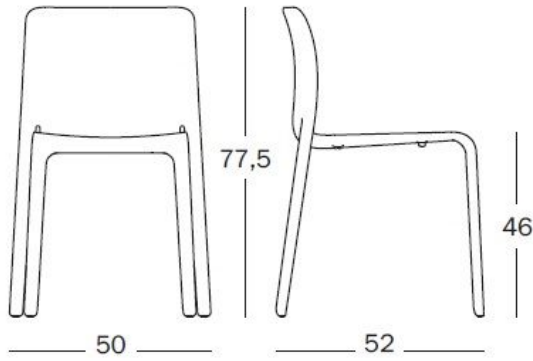

First
design stefano giovannoni
2007

Stacking chair.
In polypropylene with glass fibre added.
! Suitable for outdoor use.

_ Felt pads available, with surcharge.
SD800 KIT.FEL

SD800

Matt colours:
beige 1450 C
olive green 1664 C
white 1735 C
black 1763 C

Item packed 2 per carton

	Kg	24,00	m ³	0,293 (0,64x0,53x0,86)		10	
		5,00		9401.80.00			
	Kg	12,00	m ³	0,259 (0,58x0,53x0,83)		10	
		5,00		9401.80.00			

Tables, go to page >

255

Test:

ANSI/BIFMA X5.1-2011
Leg forward static load test UNI 10977/2002, L5
Seat and back fatigue test UNI 10977/2002, L5
Seat front edge fatigue test UNI 10977/2002, L5