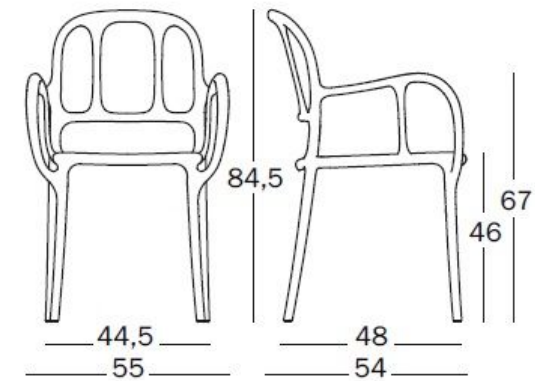

Milà

design jaime hayón
2016

Stacking chair with arms.
In polypropylene with glass fibre added.
Air-moulded. Silky touch finish.
! Suitable for outdoor use.

SD2100

Matt colour:
red 1484 C
dark green 1556 C
yellow 1666 C
beige 1733 C
white 1738 C
black 1769 C

Item packed 2 per carton

	Kg	21,10	m ³	0,385 (0,57x0,69x0,98)		6	
		4,20		9401.80.00			
	Kg	12,70	m ³	0,315 (0,6x0,57x0,92)		6	
		4,20		9401.80.00			