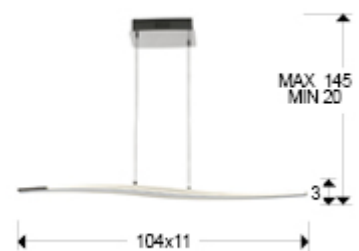

Sintra

Lamps

697943

Lamp made of aluminium and chromed metal. Opal acrylic diffuser. LED 24W. 2160 lm. 4000K

GENERAL INFORMATION

Catalogue: i31 Iluminación
Page: 187
Type: Lamps
Collection: Sintra

SIZES

Sizes: ↔ 104.0 ↓ 3.0 ↗ 11.0 cm
Height when installed: 20.0/ max. 145.0 cm
Weight: 1.4 Kg

SIZES WITH PACKAGING

Weight: 2.4 Kg
Volume: 0.0420m³
Sizes: ↔ 111.0 ↓ 19.0 ↗ 20.0 cm

TECHNICAL INFORMATION

Electric class: Class 1
Maximum power: 24W
Voltage: 220 V
Frequency: 50/60 Hz
Intensity: 0 mA
Lumen: 2,160 lm
Dimmable: NO
Colour temperature: 4,000 K
Average lifespan: 20,000 h
Power factor: >0.9
CRI: >80

ADDITIONAL INFORMATION

Material: Metal, aluminium, acrylic
Finish: Chromed, opal.
Sizes of the canopy (space for installation): ↔22.0 ↓4.5 ↗8.0 cm

697943

 Esta luminaria lleva lámparas LED incorporadas.
This luminaire contains built-in LED lamps.