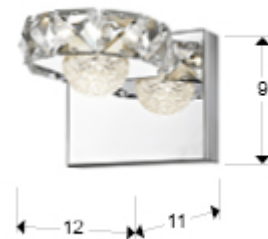

## Suria

375946

Wall lamps

Recommended product

LED wall lamp of 1 light made of metal, chrome finish. Round shade with chromed ring, exterior of faceted clear crystal and spherical diffuser with texturized inside. 5W LED. 3000K. 470 lm.

### GENERAL INFORMATION

Type: Wall lamps  
Collection: Suria

### SIZES

Sizes: ↔ 12.0 ↓ 9.0 ↗ 11.0 cm  
Weight: 0.3 Kg

## ADDITIONAL INFORMATION

Material: Metal and crystal  
Finish: Chromed and clear  
Sizes of the shade / glass shad: ↔ 12.0 ↓ 4.9 ↗ 9.8 cm  
Sizes of the canopy (space for installation): ↔ 12.0 ↓ 9.0 ↗ 2.0 cm  
Cable colour: Transparente