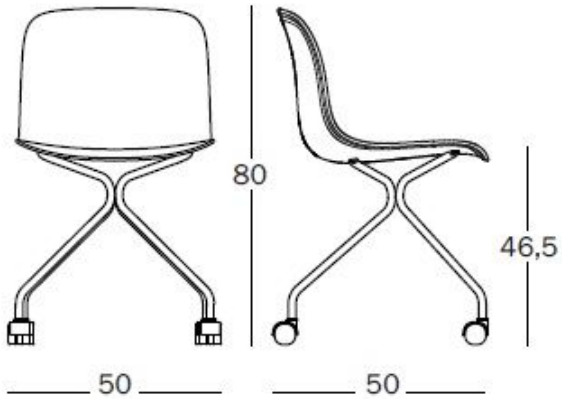

### Polycarbonate

Chair on 4 star base, on wheels.  
Frame in steel tube chromed. Seat in  
polycarbonate.  
Pattern visible from the reverse of seat.

### SD2303

Frame - Seat glossy (Reverse of seat transparent):  
chromed - white1735 C (clear 2540 TR)

	Kg	12,50	m <sup>3</sup>	0,243 (0,56x0,5x0,88)
		8,10		