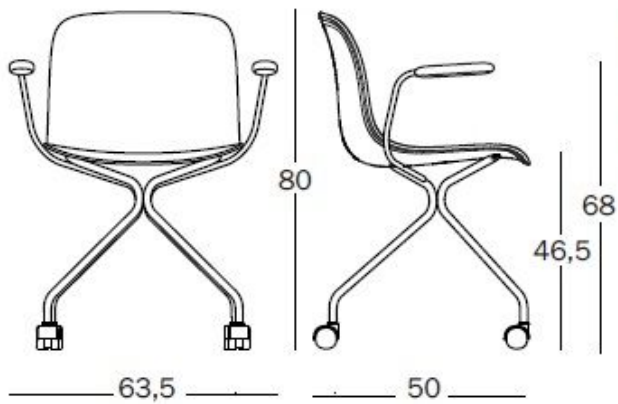

### Polycarbonate

Chair on 4 star base with arms, on wheels.  
Frame in steel tube chromed. Seat and arms  
in polycarbonate.  
Pattern visible from the reverse of seat.

### SD2313

Frame - Seat glossy (Reverse of seat transparent):  
chromed - white1735 C (clear 2540 TR)

	Kg	13,50	m <sup>3</sup>	0,349 (0,7x0,62x0,81)
		9,10		9401.79.00