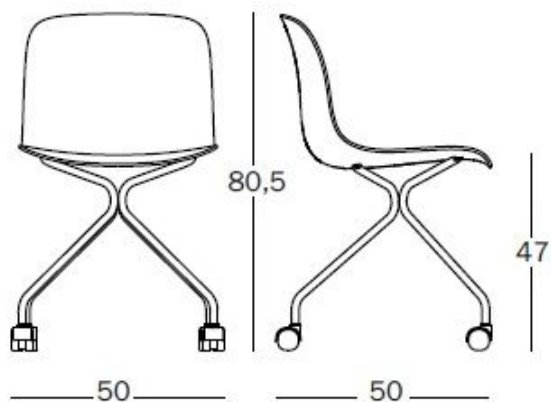

Troy

design marcel wanders
2013/2014

Fully covered

Chair on 4 star base, on wheels.
Frame in steel tube chromed or painted in polyester powder. Seat in polypropylene upholstered and covered in fabric (Kvadrat "DivinaMD" e "Divina Melange").
_Expanded polyurethane (crib 5)

SD3305

Frame - Seat:

chromed - red mélange F-126 (531)
chromed - blue F-251 (773)
chromed - purple mélange F-492 (581)
chromed - light grey mélange F-506 (120)
chromed - grey mélange F-509 (170)
chromed - dark grey mélange F-512 (180)

SD3306

Frame - Seat:

white 5110 - red mélange F-126 (531)
white 5110 - blue F-251 (773)
white 5110 - purple mélange F-492 (581)
white 5110 - light grey mélange F-506 (120)
white 5110 - grey mélange F-509 (170)
white 5110 - dark grey mélange F-512 (180)