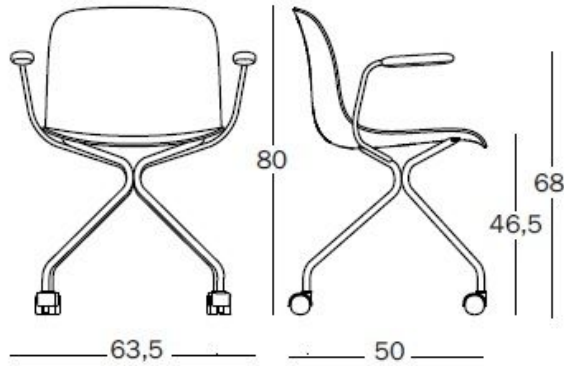

Troy

design marcel wanders
2013/2014

Polypropylene

Chair on 4 star base with arms, on wheels.
Frame in chromed steel tube. Seat and arms
in polypropylene.

SD3310

Frame:
chromed

Seat:

- (*) yellow 1000 C
- (*) purple 1157 C
- (*) green 1354 C
- (*) red 1483 C
- white 1735 C
- black 1763 C
- coral red 1490 C
- dark green 1557 C
- beige 1733 C
- pink 1629 C
- brown 1479 C

news
news
news
news
news

Chair on 4 star base with arms, on wheels.
Frame in steel tube painted in polyester
powder. Seat and arms in polypropylene.

SD3312

Frame:
white 5110
black 5140

Seat:

- (*) yellow 1000 C
- (*) purple 1157 C
- (*) green 1354 C
- (*) red 1483 C
- white 1735 C
- black 1763 C
- coral red 1490 C
- dark green 1557 C
- beige 1733 C
- pink 1629 C
- brown 1479 C

news
news
news
news
news

	Kg	13,50	m ³	0,349 (0,7x0,62x0,81)
		9,10		9401.79.00