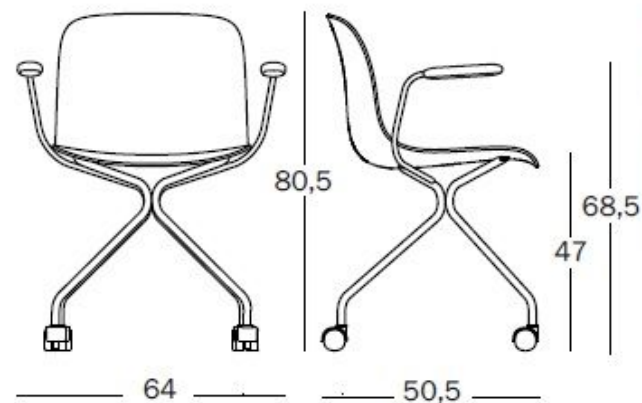

Troy
 design marcel wanders
 2013/2014

Fully covered

Chair on 4 star base with arms, on wheels. Frame in steel tube chromed or painted in polyester powder. Seat and arms in polypropylene upholstered and covered in fabric (Kvadrat "DivinaMD" e "Divina Melange").

_Expanded polyurethane (crib 5)

SD3315

Frame - Seat:

- chromed - red mélange F-126 (531)
- chromed - blue F-251 (773)
- chromed - purple mélange F-492 (581)
- chromed - light grey mélange F-506 (120)
- chromed - grey mélange F-509 (170)
- chromed - dark grey mélange F-512 (180)

SD3316

Frame - Seat:

- white 5110 - red mélange F-126 (531)
- white 5110 - blue F-251 (773)
- white 5110 - purple mélange F-492 (581)
- white 5110 - light grey mélange F-506 (120)
- white 5110 - grey mélange F-509 (170)
- white 5110 - dark grey mélange F-512 (180)

- black 5140 - blue F-251 (773)
- black 5140 - purple mélange F-492 (581)
- black 5140 - dark grey mélange F-512 (180)

With fabric supplied by the customer

 (X1)mt. 1,3 h. 1,5 minimum of 6 pcs

	Kg	13,50	m ³	0,349 (0,7x0,62x0,81)
		9,10		9401.79.00