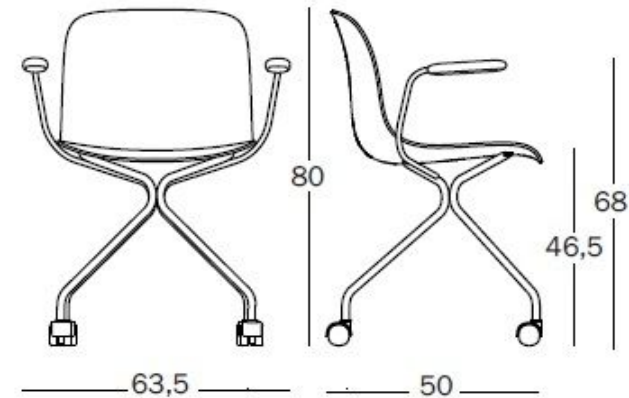

Troy

design marcel wanders
2013/2014

Plywood

Chair on 4 star base with arms, on wheels.
Frame in steel tube, chromed or painted in
polyester powder. Seat and arms in beech
plywood.

SD3454

Frame - Seat:
chromed - natural beech 7010
chromed - black beech 7065

SD3456

Frame - Seat:
white 5105 - natural beech 7010
black 5140 - beech stained black 7065

	Kg	13,50	m ²	0,349 (0,7x0,62x0,81)
		9,10		9401.79.00

The mark of
responsible forestry