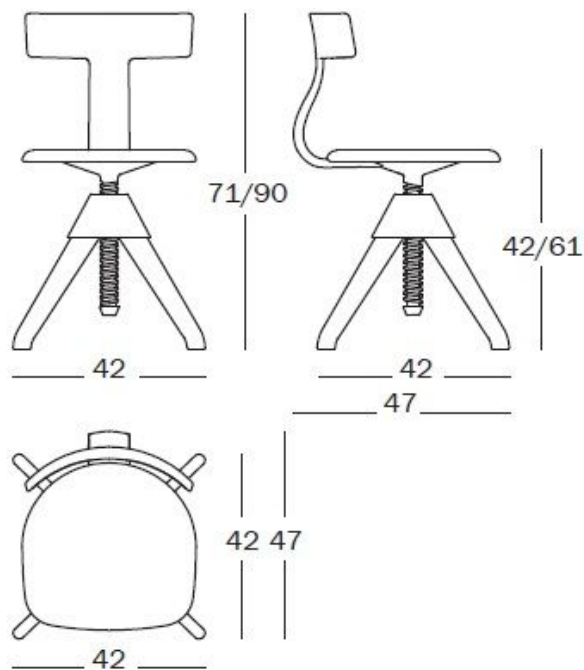

Tuffy - The Wild Bunch

design konstantin grcic
2014

Swivel chair, adjustable in height.
Seat and frame in solid beech natural or painted. Back, joint and screw in polypropylene with glass fibre added.

— Complete with felt pads.
(For a correct use we recommend replacing the feet with the felt pads)

SD1860

Seat and frame: natural 7011
Back, joint and screw (matt colours):
white 1735 C
black 1754 C

SD1862

Frame - Back, joint - Seat:
black 5140 - black 1754 C - black 5140

SD3960
news

Frame - Back, joint - Seat:
natural 7011 - white 1735 C - white
natural 7011 - black 1754 C - black
natural 7011 - orange 1780 C - orange
natural 7011 - red 1782 C - red
natural 7011 - light blue 1781 C - light blue
natural 7011 - green 1783 C - green
natural 7011 - yellow 1784 C - yellow

The mark of
responsible forestry

1	Kg	7,56	m ³	0,169 (0,5x0,44x0,77)
		5,56		9401.69.00

Stools, go to page >

Tables, go to page >

249

Test:

ANSI/BIFMA X5.1-2011
Seat and back fatigue test EN 16139:2013, L2
Seat front edge durability test EN 16139:2013, L2
Stability EN 1022:2005