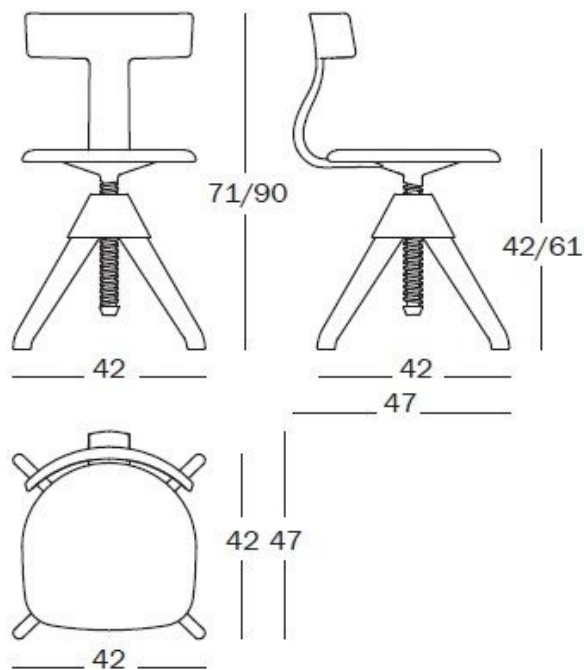

Tuffy - The Wild Bunch

design konstantin grcic

2014

Swivel chair, adjustable in height.
Seat and frame in solid beech natural or painted. Back, joint and screw in polypropylene with glass fibre added.

— Complete with felt pads.
(For a correct use we recommend replacing the feet with the felt pads)

SD1860

Seat and frame: natural 7011
Back, joint and screw (matt colours):
white 1735 C
black 1754 C

SD1862

Frame - Back, joint - Seat:
black 5140 - black 1754 C - black 5140

SD3960
news

Frame - Back, joint - Seat:
natural 7011 - white 1735 C - white
natural 7011 - black 1754 C - black
natural 7011 - orange 1780 C - orange
natural 7011 - red 1782 C - red
natural 7011 - light blue 1781 C - light blue
natural 7011 - green 1783 C - green
natural 7011 - yellow 1784 C - yellow

The mark of responsible forestry

1	Kg	7,56	m ³	0,169 (0,5x0,44x0,77)
		5,56		9401.69.00

Stools, go to page >

Tables, go to page >

249

Test:

ANSI/BIFMA X5.1-2011
Seat and back fatigue test EN 16139:2013, L2
Seat front edge durability test EN 16139:2013, L2
Stability EN 1022:2005