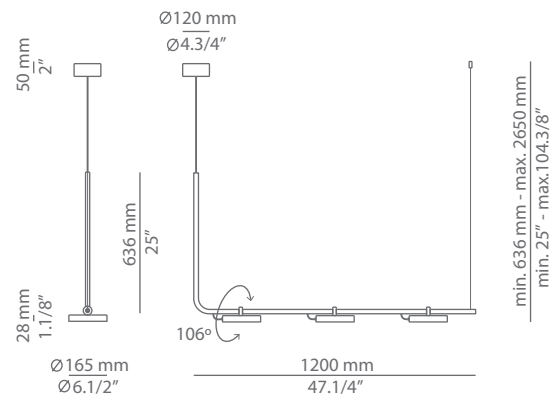

Special instructions

ESTILUZ, S.A.
Carretera d'Ogassa, s/n
17860 Sant Joan de les Abadesses
T+34 972 720 125
F+34 972 720 796

estiluz@estiluz.com
www.estiluz.com