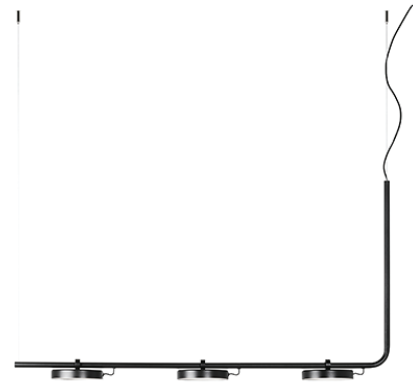

ARO T-3541

suspension

Date	Type
Project	
Location	
Model #	Quantity
Specifier	

Description

Metallic suspension lamp with circular adjustable heads and acrylic diffusers. The heads rotate 106°.

Pictures above might not show the specified dimensions or material. They are for illustration purposes only.

Ordering information

Product Code	Lamp	Finish	Accessories
T-3541-W	LED 3x10W (2700K / Ang 116° / >80 CRI / 700mA) A++ Universal Volatge (included) / Typ* 3x1437 lumens Non Dimmable	56 BLK Black CUSTOM	Remote Driver Dimmable 0-10V (max. 3x10W)