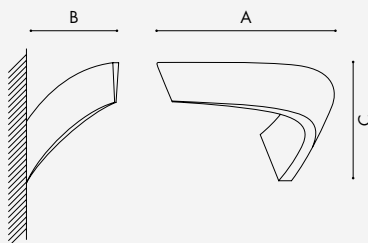

Art.	W	V	Attacco/Socket	Lumen	° K Led	A cm	B cm	C cm	LED
BOOMERANGAP23	23	220	LED	2400	3000	32	16,5	20	220V CRI90

LED Disponibili a richiesta nella temperatura colore 2700 °K