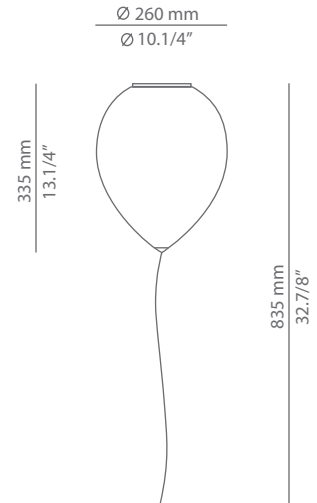

# BALLOON

t-3052

## ceiling lamp

Date	Type
Project	
Location	
Model #	Quantity
Specifier	

### Description

Ceiling lamp providing direct and indirect light.  
Shades is made of satinated translucent polyethylene.

Pictures above might not show the specified dimensions or material. They are for illustration purposes only.

### Ordering information

Product Code	Lamp
t-3052	LED or Fluor. up to 20W E27 / 230V (not included) Dimmable when using dim. lamps

Finish
74 WH White