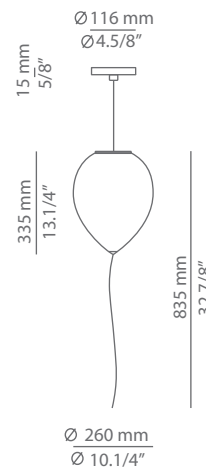

### Description

Ceiling lamp providing direct and indirect light.  
Shades is made of satinated translucent polyethylene.

Pictures above might not show the specified dimensions or material. They are for illustration purposes only.

### Ordering information

Product Code	Lamp
t-3052	LED or Fluor. up to 20W E27 / 230V (not included) Dimmable when using dim. lamps

Finish
74 WH White