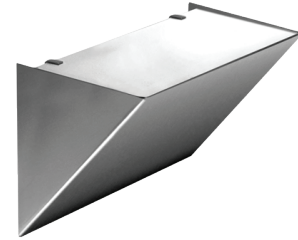

# BASICS

A-2038L

### Description

Metallic wall lamp.  
Can be mounted in a reverse position for down-light.

Pictures above might not show the specified dimensions or material. They are for illustration purposes only.