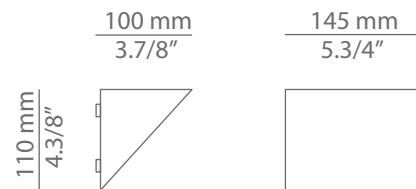

### Description

Metallic wall lamp.  
Can be mounted in a reverse position for down-light.

Pictures above might not show the specified dimensions or material. They are for illustration purposes only.

### Ordering information

Product Code	Lamp	Finish
■ A-2038L	■ LED 10W (3000K / Ang 120° / >80 CRI) <span style="color: green;">A*</span> 230V (included) / Typ* 850 lumens Dimmable Triac	■ 37 NI Nickel ■ CUSTOM