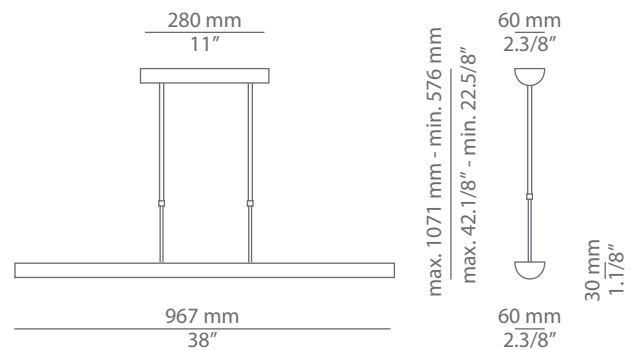

BASICS T-1158

suspension

Date	Type
Project	
Location	
Model #	Quantity
Specifier	

Description

Metallic pendant providing direct and indirect light.
Telescoping stems.

Pictures above might not show the specified dimensions or material. They are for illustration purposes only.

Ordering information

Product Code	Lamp		Finish
■ T-1158	■ Hal. up to 3x130W / 118mm / R7s base 230V (included) / Dimmable	C	■ 37 NI Nickel ■ CUSTOM
	■ LED / 118mm / R7s base / 230V (not included)	A*	

SPECIAL REQUIREMENTS