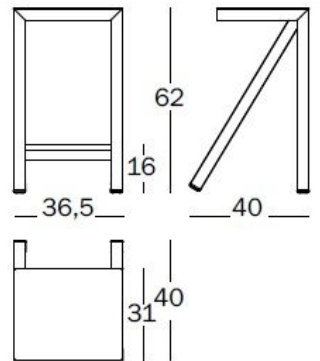

High bar stool.  
In aluminium painted in polyester powder.  
 flame-retardant

**SD2770**  
news

black (splattered white)  
fluorescent orange 5266  
yellow 5268

**SD2771**  
news

blue 5267  
grey 5119

	Kg	5,70	m <sup>3</sup>	0,139 (0,45x0,4x0,77)	
		5,00		9401.79.00	

Medium bar stool.  
In aluminium painted in polyester powder.  
 flame-retardant

**SD2772**  
news

black (splattered white)  
fluorescent orange 5266  
yellow 5268

**SD2773**  
news

blue 5267  
grey 5119

	Kg	5,10	m <sup>3</sup>	0,127 (0,43x0,4x0,65)	
		4,50		9401.79.00	

Low bar stool.  
In aluminium painted in polyester powder.  
 flame-retardant

**SD2774**  
news

black (splattered white)  
fluorescent orange 5266  
yellow 5268

**SD2775**  
news

blue 5267  
grey 5119

	Kg	4,08	m <sup>3</sup>	0,084 (0,4x0,39x0,54)	
		3,58		9401.79.00	