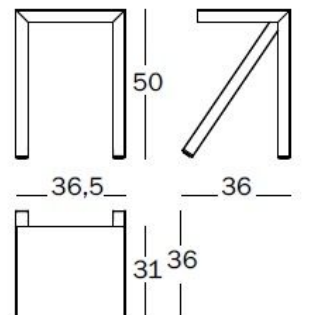

High bar stool.  
In aluminium painted in polyester powder.  
 flame-retardant

**SD2770**  
news

black (splattered white)  
fluorescent orange 5266  
yellow 5268

**SD2771**  
news

blue 5267  
grey 5119

	Kg	5,70	m <sup>3</sup>	0,139 (0,45x0,4x0,77)	
		5,00		9401.79.00	

Medium bar stool.  
In aluminium painted in polyester powder.  
 flame-retardant

**SD2772**  
news

black (splattered white)  
fluorescent orange 5266  
yellow 5268

**SD2773**  
news

blue 5267  
grey 5119

	Kg	5,10	m <sup>3</sup>	0,127 (0,43x0,4x0,65)	
		4,50		9401.79.00	

Low bar stool.  
In aluminium painted in polyester powder.  
 flame-retardant

**SD2774**  
news

black (splattered white)  
fluorescent orange 5266  
yellow 5268

**SD2775**  
news

blue 5267  
grey 5119

	Kg	4,08	m <sup>3</sup>	0,084 (0,4x0,39x0,54)	
		3,58		9401.79.00	