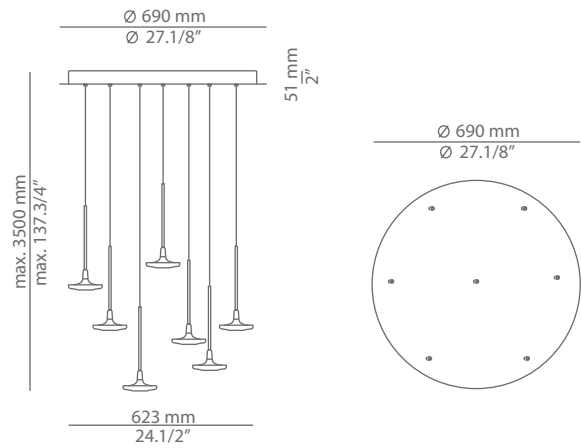

Code	Composition includes
■ R70.7 button	1 round canopy 113415XX4 7 units of T-3302C 7 drivers 671000023 / Non dimmable <table border="1"> <thead> <tr> <th>Canopy</th> <th>Finish</th> </tr> </thead> <tbody> <tr> <td>■ 26 BLK Black</td> <td>■ 26 BLK Black</td> </tr> <tr> <td>■ 71 WH White</td> <td>■ 71 WH White</td> </tr> <tr> <td></td> <td>■ 93 GR LM Grey-limestone</td> </tr> <tr> <td></td> <td>■ CUSTOM</td> </tr> </tbody> </table>