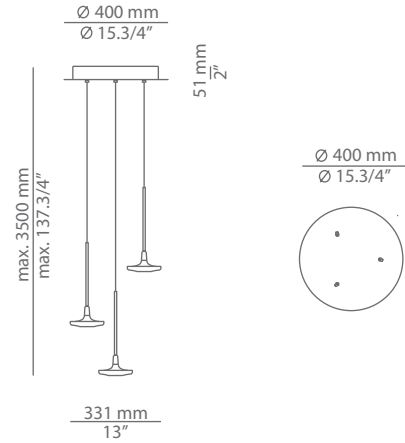

BUTTON T-3302C

suspension

Date	Type
Project	
Location	
Model #	Quantity
Specifier	

Code	Composition includes
■ R40.3 button	1 round canopy 113415XX6 3 units of T-3302C 3 drivers 671000023 / Non dimmable <table border="1"> <thead> <tr> <th>Canopy</th> <th>Finish</th> </tr> </thead> <tbody> <tr> <td>■ 26 BLK Black</td> <td>■ 26 BLK Black</td> </tr> <tr> <td>■ 71 WH White</td> <td>■ 71 WH White</td> </tr> <tr> <td></td> <td>■ 93 GR LM Grey-limestone</td> </tr> <tr> <td></td> <td>■ CUSTOM</td> </tr> </tbody> </table>