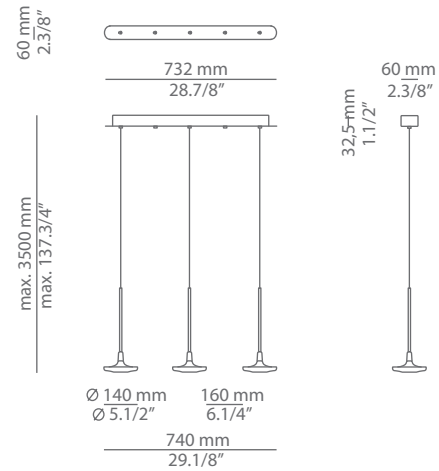

BUTTON T-3302C

suspension

Date	Type
Project	
Location	
Model #	Quantity
Specifier	

Many possible configurations with T-3302C

Code	Composition includes
■ L73.3 button	1 linear canopy 113415XX1 3 units of T-3302C 3 drivers 671000023 / Non dimmable - Add up to 2 additional Button <table border="1"> <thead> <tr> <th>Canopy</th> <th>Finish</th> </tr> </thead> <tbody> <tr> <td>■ 26 BLK Black</td> <td>■ 26 BLK Black</td> </tr> <tr> <td>■ 71 WH White</td> <td>■ 71 WH White</td> </tr> <tr> <td></td> <td>■ 93 GR LM Grey-limestone</td> </tr> <tr> <td></td> <td>■ CUSTOM</td> </tr> </tbody> </table>