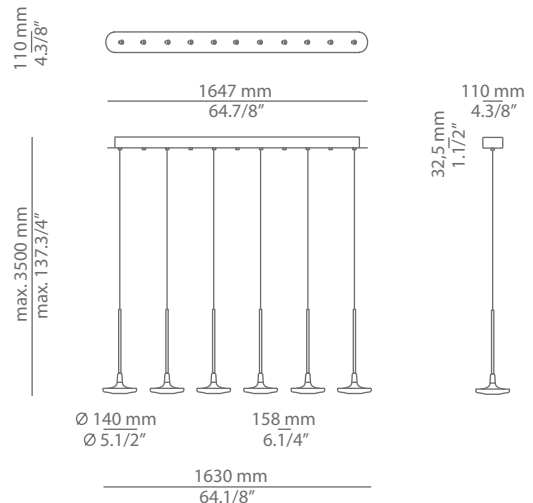

Code	Composition includes
■ L165.6 button	1 linear canopy 113415XX7 6 units of T-3302C 6 drivers 671000023 / Non dimmable - Add up to 5 additional Button <table border="1"> <thead> <tr> <th>Canopy</th> <th>Finish</th> </tr> </thead> <tbody> <tr> <td>■ 26 BLK Black</td> <td>■ 26 BLK Black</td> </tr> <tr> <td>■ 71 WH White</td> <td>■ 71 WH White</td> </tr> <tr> <td></td> <td>■ 93 GR LM Grey-limestone</td> </tr> <tr> <td></td> <td>■ CUSTOM</td> </tr> </tbody> </table>