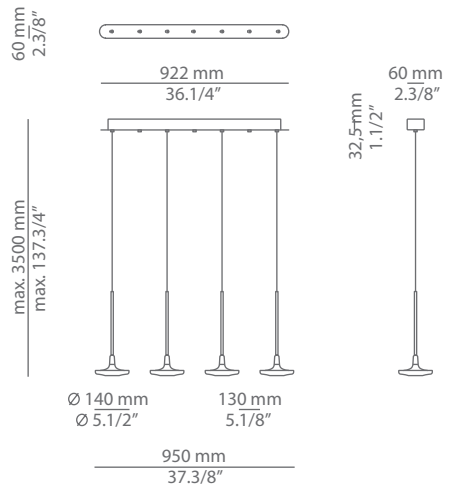

Code	Composition includes
■ L92.4 button	1 linear canopy 113415XX3 4 units of T-3302C 4 drivers 671000023 / Non dimmable - Add up to 3 additional Button <table border="1"> <thead> <tr> <th>Canopy</th> <th>Finish</th> </tr> </thead> <tbody> <tr> <td>■ 26 BLK Black</td> <td>■ 26 BLK Black</td> </tr> <tr> <td>■ 71 WH White</td> <td>■ 71 WH White</td> </tr> <tr> <td></td> <td>■ 93 GR LM Grey-limestone</td> </tr> <tr> <td></td> <td>■ CUSTOM</td> </tr> </tbody> </table>