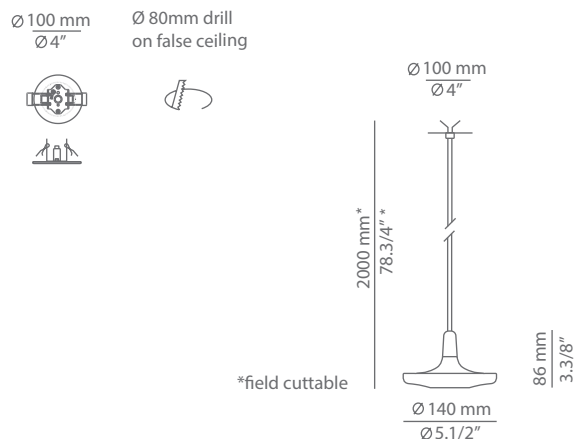

Product includes

Code	Description
■ 113302XX0	1 Cable entry disk false ceiling
■ T-3302R	1 Button pendant with metal rod
■ 671000023	1 Driver / Non dimmable