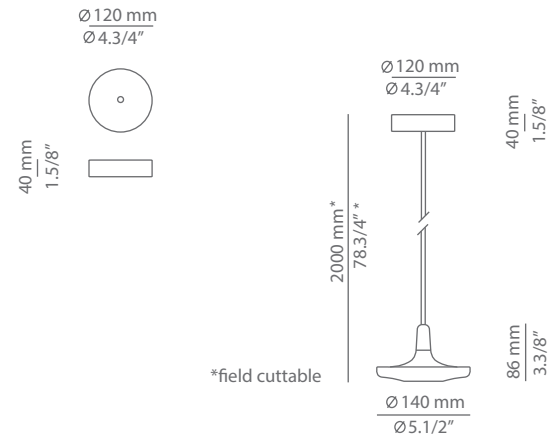

BUTTON

T-3302S / T-3302R

suspension

Date	Type
Project	
Location	
Model #	Quantity
Specifier	

Ordering information

Code	Lamp
■ T-3302S	■ LED 10W (3000K / Ang 58° / >80 CRI / 350mA) A++ 230V (included) / Typ* 1073 lumens Non dimmable

Canopy	
■ 26 BLK	Black
■ 71 WH	White

Finish	
■ 26 BLK	Black
■ 71 WH	White
■ 93 GR LM	Grey-limestone
■ CUSTOM	

Product includes

Code	Description
■ 113302XX1	1 Canopy for 1 single pendant
■ T-3302S	1 Button pendant with metal rod
■ 671000023	1 Driver / Non dimmable