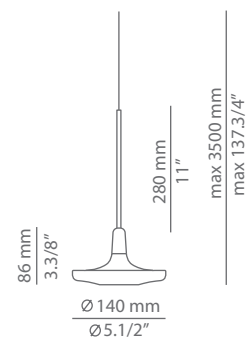

SPECIAL REQUIREMENTS

Custom versions

We offer custom plated or RAL finishes.

Alternate lamping and sizes available for projects.

Standard compositions bellow, other compositions available with multiple canopies. Consult our offices.

Special instructions