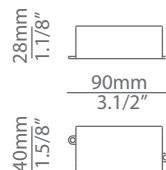

SPECIAL REQUIREMENTS

Custom versions

We offer custom plated or RAL finishes.

Alternate lamping and sizes available for projects.

Standard compositions bellow, other compositions available with multiple canopies. Consult our offices.

Special instructions