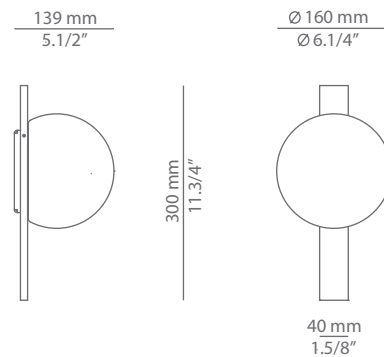

Special instructions

ESTILUZ, S.A.
Carretera d'Ogassa, s/n
17860 Sant Joan de les Abadesses
T+34 972 720 125
F+34 972 720 796

estiluz@estiluz.com
www.estiluz.com