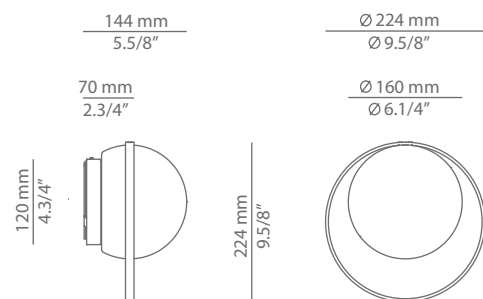

Special instructions

ESTILUZ, S.A.
Carretera d'Ogassa, s/n
17860 Sant Joan de les Abadesses
T+34 972 720 125
F+34 972 720 796

estiluz@estiluz.com
www.estiluz.com