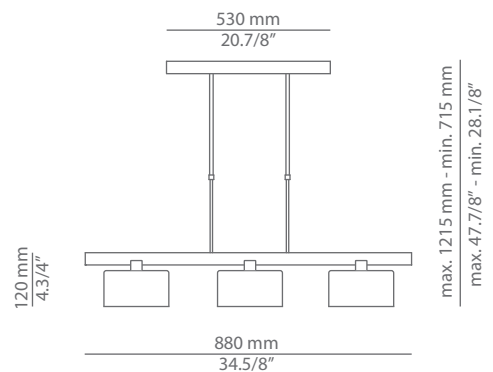

Special instructions

ESTILUZ, S.A.
Carretera d'Ogassa, s/n
17860 Sant Joan de les Abadesses
T+34 972 720 125
F+34 972 720 796

estiluz@estiluz.com
www.estiluz.com