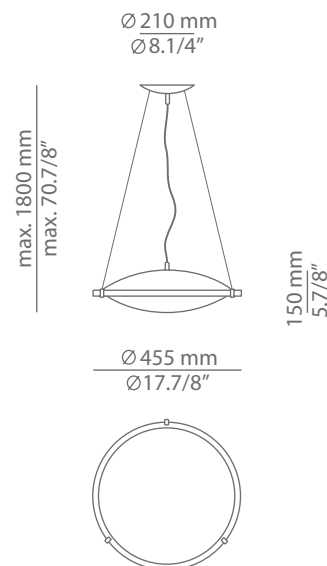

CLASSICS T-2128

suspension

Date	Type
Project	
Location	
Model #	Quantity
Specifier	

Description

Pendant with direct and indirect light.
Adjustable height.
Can be used in sloped ceilings.
Glass diffuser on top and bottom.

Pictures above might not show the specified dimensions or material. They are for illustration purposes only.

Ordering information

Product Code	Lamp	Finish
■ T-2128	■ LED or Fluor. up to 2x20W / E27 / 230V (not included) Dimmable when using dim. lamps	■ 37 NI Nickel ■ CUSTOM