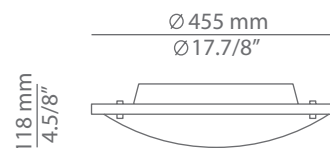

Product Code	Lamp
■ t-2125L	■ LED 20W (2700K / Ang 120° / >80 CRI) A 230V (included) / Typ* 1700 lumens Dimmable Triac

Finish	
■ 37 NI	Nickel
■ CUSTOM