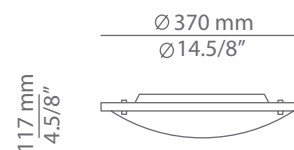

Ordering information

Product Code	Lamp
■ t-2124L	■ LED 20W (2700K / Ang 120° / >80 CRI) A 230V (included) / Typ* 1700 lumens Dimmable Triac

Finish	
■ 37 NI	Nickel
■ CUSTOM