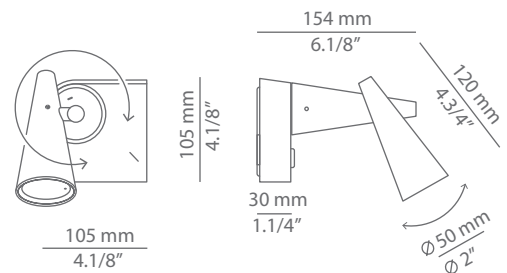

## Description

Metallic wall lamp providing direct light.  
 Conical adjustable rotating head.  
 Acrylic diffuser.  
 On/off switch.

Pictures above might not show the specified dimensions or material. They are for illustration purposes only.

## Ordering information

Product Code	Lamp	Finish
■ A-3330	■ LED 3,2W (2700K / Ang 120° / >80 CRI / 350mA)  Universal Voltage (included) / Typ* 370 lumens	■ 74 WH White ■ 47 GR M Gray Metallic ■ CUSTOM