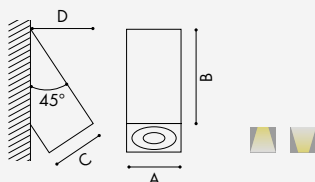

Available with 3000 °K or 2700 °K LED colour temperature.

Classe energetica A++, A+, A

Modello depositato

Energy class A++, A+, A

Registered design

295

Art.	W	V	Lumen	°K Led	A cm	B cm	C cm	D cm	LED
DADO1.45	4,5	220	350	3000	5	8,6	5	5	220V CRI90