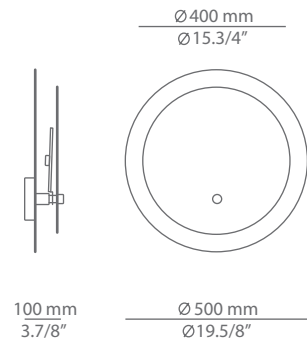

ECLIPSI

A-3700 / A-3701
wall lamp

Date	Type
Project	
Location	
Model #	Quantity
Specifier	

Description

Metallic wall lamp providing indirect light.
Front plate pivots.

Pictures above might not show the specified dimensions or material. They are for illustration purposes only.

Ordering information

Product Code	Lamp
A-3700	LED 23W (3000K / Ang 120° / >80 CRI) A+ 230V (included) / Typ* 1995 lumens Dimmable Triac

Finish
74 WH White
CUSTOM

Product Code	Lamp
A-3701	LED 34W (3000K / Ang 120° / >80 CRI) A+ 230V (included) / Typ* 2890 lumens Dimmable Triac