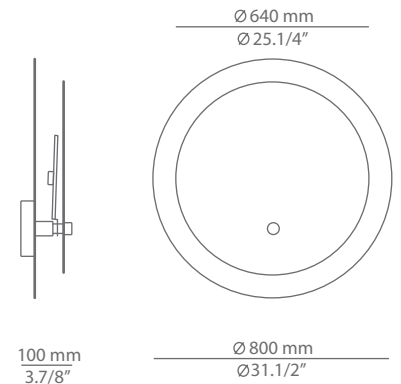

Product Code	Lamp
A-3701	LED 34W (3000K / Ang 120° / >80 CRI) A+ 230V (included) / Typ* 2890 lumens Dimmable Triac

Finish
74 WH White
CUSTOM