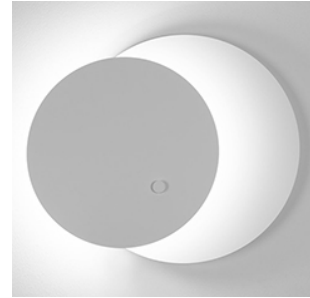

ECLIPSI

A-3700 / A-3701
wall lamp

Date	Type
Project	
Location	
Model #	Quantity
Specifier	

Description

Metallic wall lamp providing indirect light.
Front plate pivots.

Pictures above might not show the specified dimensions or material. They are for illustration purposes only.

Ordering information

Product Code	Lamp
A-3700	LED 23W (3000K / Ang 120° / >80 CRI) A+ 230V (included) / Typ* 1995 lumens Dimmable Triac

Finish
74 WH White
CUSTOM

Product Code	Lamp
A-3701	LED 34W (3000K / Ang 120° / >80 CRI) A+ 230V (included) / Typ* 2890 lumens Dimmable Triac