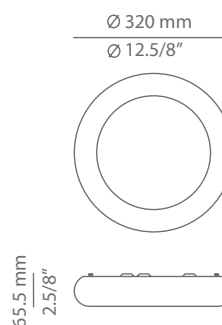

EMMA

A-3400L / A-3401L
wall lamp

Date	Type
Project	
Location	
Model #	Quantity
Specifier	

Description

Metallic wall lamp providing direct light.
Acrylic bottom diffuser.

Pictures above might not show the specified dimensions or material. They are for illustration purposes only.

Ordering information

Product Code	Lamp
A-3400L	LED 15W (2700K / Ang 120° / >80 CRI) ▶ A 230V (included) / Typ* 1275 lumens Dimmable Triac

Finish	
22 CH	Chrome
71 WH	White
CUSTOM	

Product Code	Lamp
A-3401L	LED 20W (2700K / Ang 120° / >80 CRI) ▶ A 230V (included) / Typ* 1700 lumens Dimmable Triac