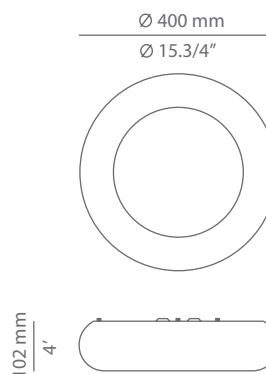

Product Code	Lamp
t-3401L	LED 20W (2700K / Ang 120° / >80 CRI) ▶ A 230V (included) / Typ* 1700 lumens Dimmable Triac

Finish	
22 CH	Chrome
71 WH	White
CUSTOM