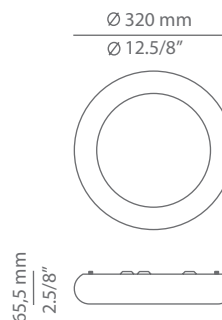

EMMA

t-3400L / t-3401L
ceiling lamp

Date	Type
Project	
Location	
Model #	Quantity
Specifier	

Description

Metallic ceiling lamp providing direct light.
Acrylic bottom diffuser.

Pictures above might not show the specified dimensions or material. They are for illustration purposes only.

Ordering information

Product Code	Lamp
t-3400L	LED 15W (2700K / Ang 120° / >80 CRI) ▶ A 230V (included) / Typ* 1275 lumens Dimmable Triac

Finish	
22 CH	Chrome
71 WH	White
CUSTOM	

Product Code	Lamp
t-3401L	LED 20W (2700K / Ang 120° / >80 CRI) ▶ A 230V (included) / Typ* 1700 lumens Dimmable Triac