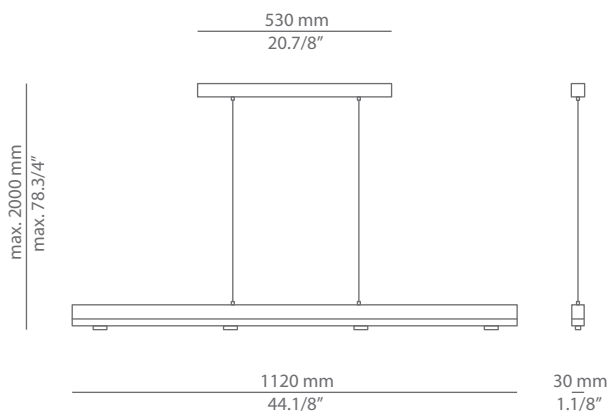

FINA T-3105

suspension

Date	Type
Project	
Location	
Model #	Quantity
Specifier	

Description

Aluminium pendant providing direct light with LEDs covered by a protective lens to avoid glare. Adjustable height.

Pictures above might not show the specified dimensions or material. They are for illustration purposes only.

Ordering information

Product Code	Lamp	Finish
■ T-3105	■ LED 4x7W (3000K / Ang 60° / >80 CRI / 700mA) ▶ A Universal Voltage (included) / Typ* 4x402 lumens Dimmable Triac	■ 37 NI Nickel ■ CUSTOM