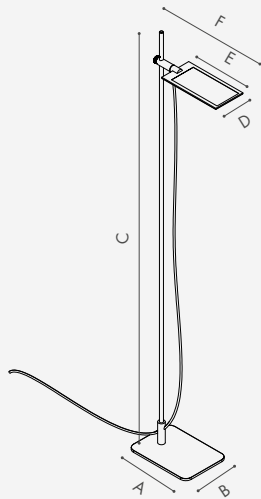

GIÙUP

Marco Pagnoncelli - 2015

LAMPADA DA TERRA

Collezione dal design retrò realizzata in alluminio tornito.

Corpo lampada orientabile permette una illuminazione indiretta confortevole.

Illuminazione a led ad alta resa e efficienza ottenuta utilizzando led 220V che non necessitano di alimentatore.

Classe energetica A++, A+, A

Modello depositato

FLOOR LAMP

A collection with a classical design made of turned aluminium.

The body of the fitting is adjustable for a comfortable indirect lighting.

The 220V LEDs, highly performing and efficient, do not need any driver.

Energy class A++, A+, A

Registered design

NE

T

BI

155

Art.	W	V	Lumen	°K led	A cm	B cm	C cm	D cm	E cm	F cm
GIÙUP ST ONOFF	40	220	3800	3000	32	23	197	15	30,2	38,2
GIÙUP ST DIM	40	220	3800	3000	32	23	197	15	30,2	38,2

LED Disponibili a richiesta nella temperatura colore 2700 °K

**LED
220V CRI90**