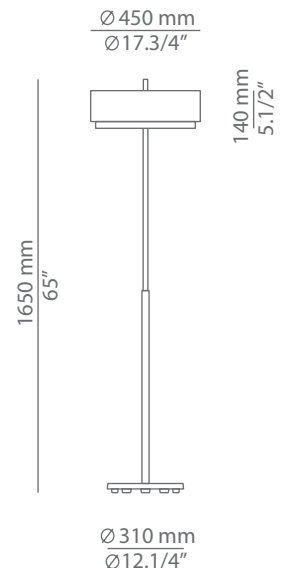

Special instructions